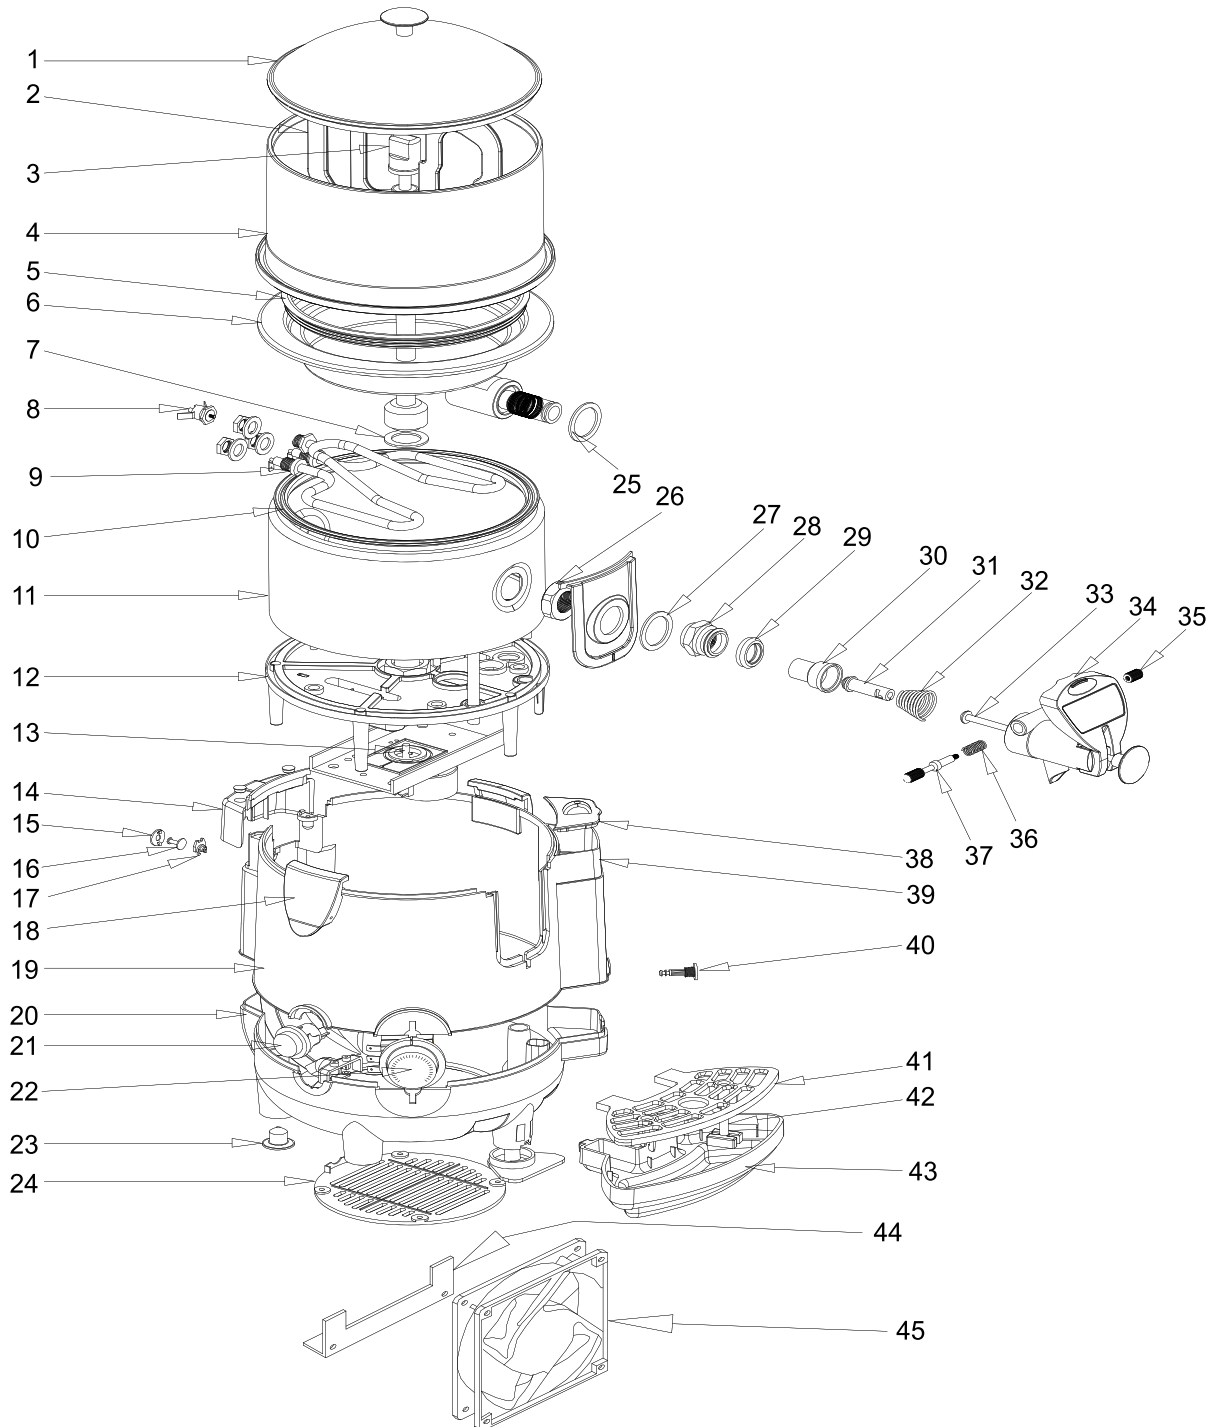

Parts Breakdown

Model **DI-CN-0005** 39482

Parts Breakdown

Model DI-CN-0005 39482

Item No.	Description	Position	Item No.	Description	Position	Item No.	Description	Position
73902	Tank Cover for 39482	1-A	73918	Cover of Overheat Protector for 39482	15	73934	Moving Pin for 39482	31
73903	Knob of Tank Lid for 39482	1-B	73919	Button of Overheat Protector for 39482	16	73935	Faucet Spring for 39482	32
76453	Paddle for 39482	2	73920	Button Stop of Protector for 39482	17	73936	Cleaner Shaft for 39482	33
73905	Lid of Stirring Rod for 39482	3-A	73921	Tank Hinge for 39482	18	73937	Tap Handle for 39482	34
76455	Stirring Rod for 39482	3-B	73922	Upper Exterior for 39482	19	73938	Screw of Faucet for 39482	35
76456	PC Tank for 39482	4	73923	Lower Exterior for 39482	20	73939	Pin Spring for 39482	36
73908	Gasket of PC Tank for 39482	5	73924	Power Switch for 39482	21	73940	Pin for 39482	37
76458	Stainless Steel Boiler (Upper Part) for 39482	6	73925	Thermostat for 39482	22	73941	Lid of Water Bin for 39482	38
73910	Gasket for 39482	7	73926	Foot for 39482	23	73942	Water Bin for 39482	39
73911	Overheat Protector for 39482	8	73927	Ventilation Grill for 39482	24	73943	Drainage Plug for 39482	40
73912	Heater Element for 39482	9	73928	Washer of Faucet (Interior) for 39482	25	73944	Lid of Water Tray for 39482	41
73913	Boiler Gasket for 39482	10	73929	Nut of Faucet (Interior) for 39482	26	73945	Floater for 39482	42
73914	Stainless Steel Boiler (Lower Part) for 39482	11	76479	Gasket of Faucet for 39482	27	73946	Water Tray for 39482	43
73915	Supporter for 39482	12	73931	Nut of Faucet (Exterior) for 39482	28	73947	Supporter of Fan for 39482	44
73916	Motor for 39482	13	73932	Gasket of Faucet Screw for 39482	29	39257	Fan for 39482	45
76466	Back Cover for 39482	14	76482	Gasket Inside the Faucet for 39482	30			